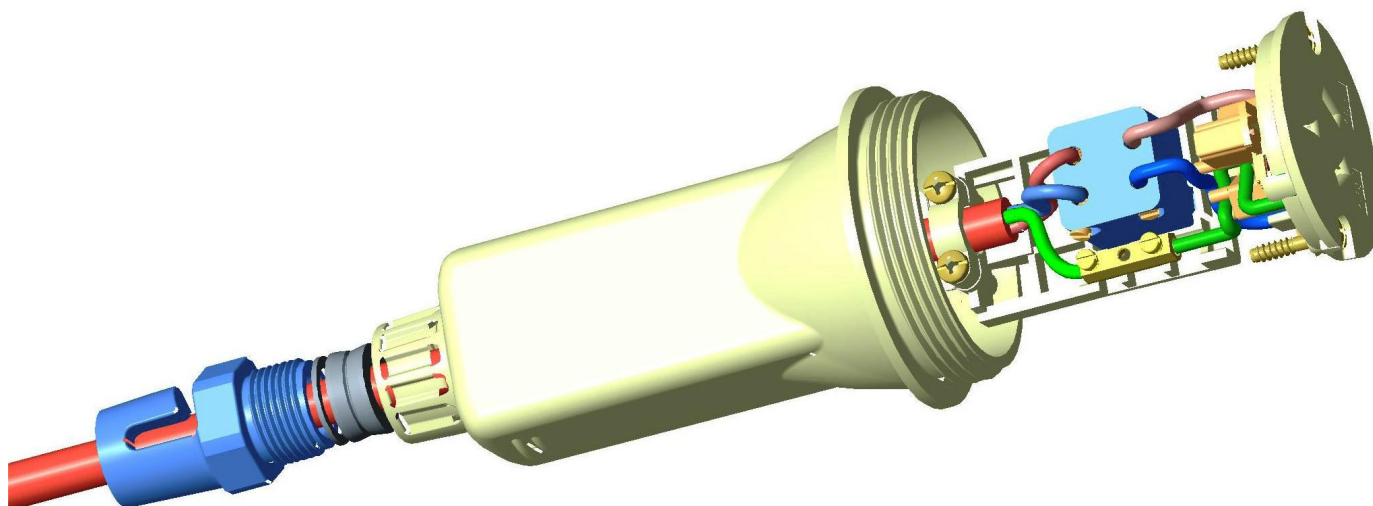

**Type:** 10A Flat Pin suspended Socket Outlet

**Cat Number:** HSS10

<b>Catalogue Number</b>	<b>HSS10</b>
<b>Description</b>	<b>Suspended Switch Socket</b>
<b>Supply Voltage</b>	<b>230 – 240V a.c.</b>
<b>Mechanism</b>	<b>10A, 2 Pole Switched</b>
<b>Colour</b>	<b>White</b>
<b>Mounting</b>	<b>Suspended Chain</b>
<b>Compliance</b>	<b>AS/NZS 3112</b>